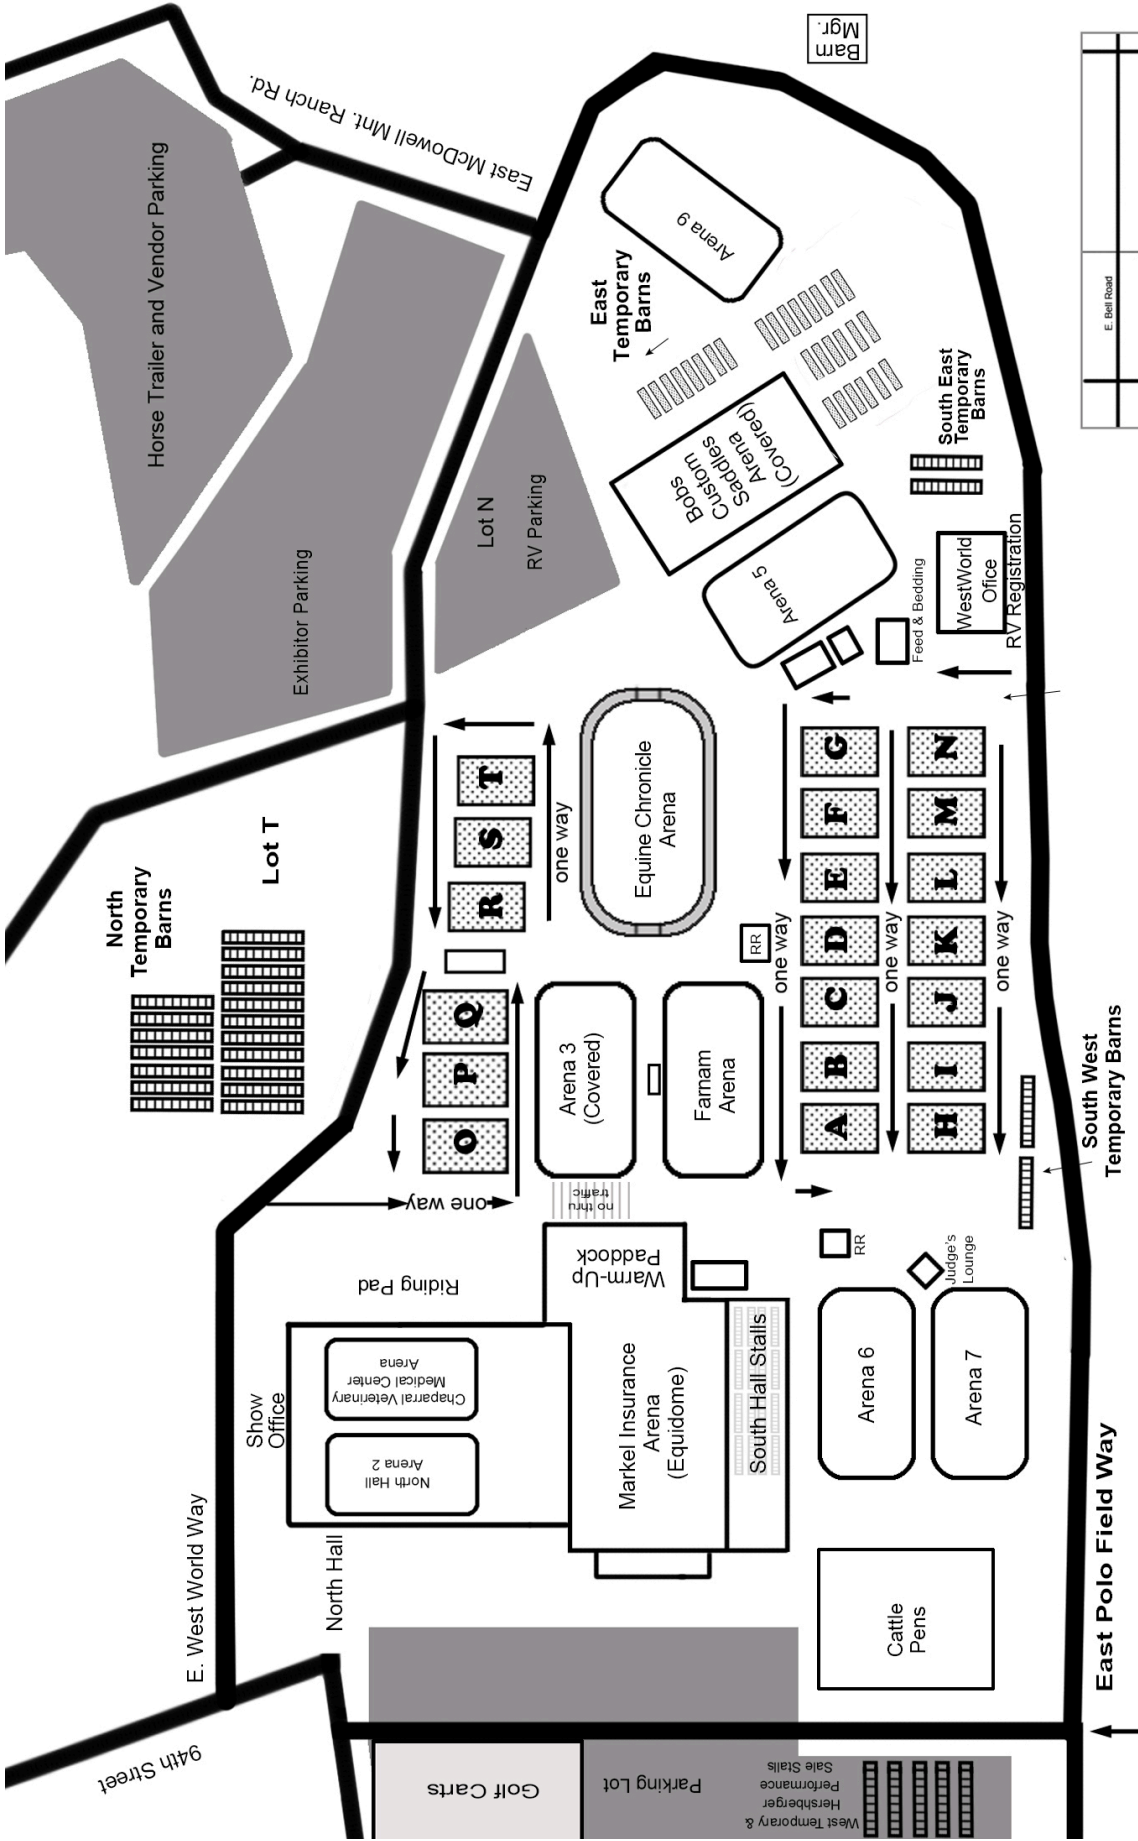

WEST WORLD GROUNDS MAP